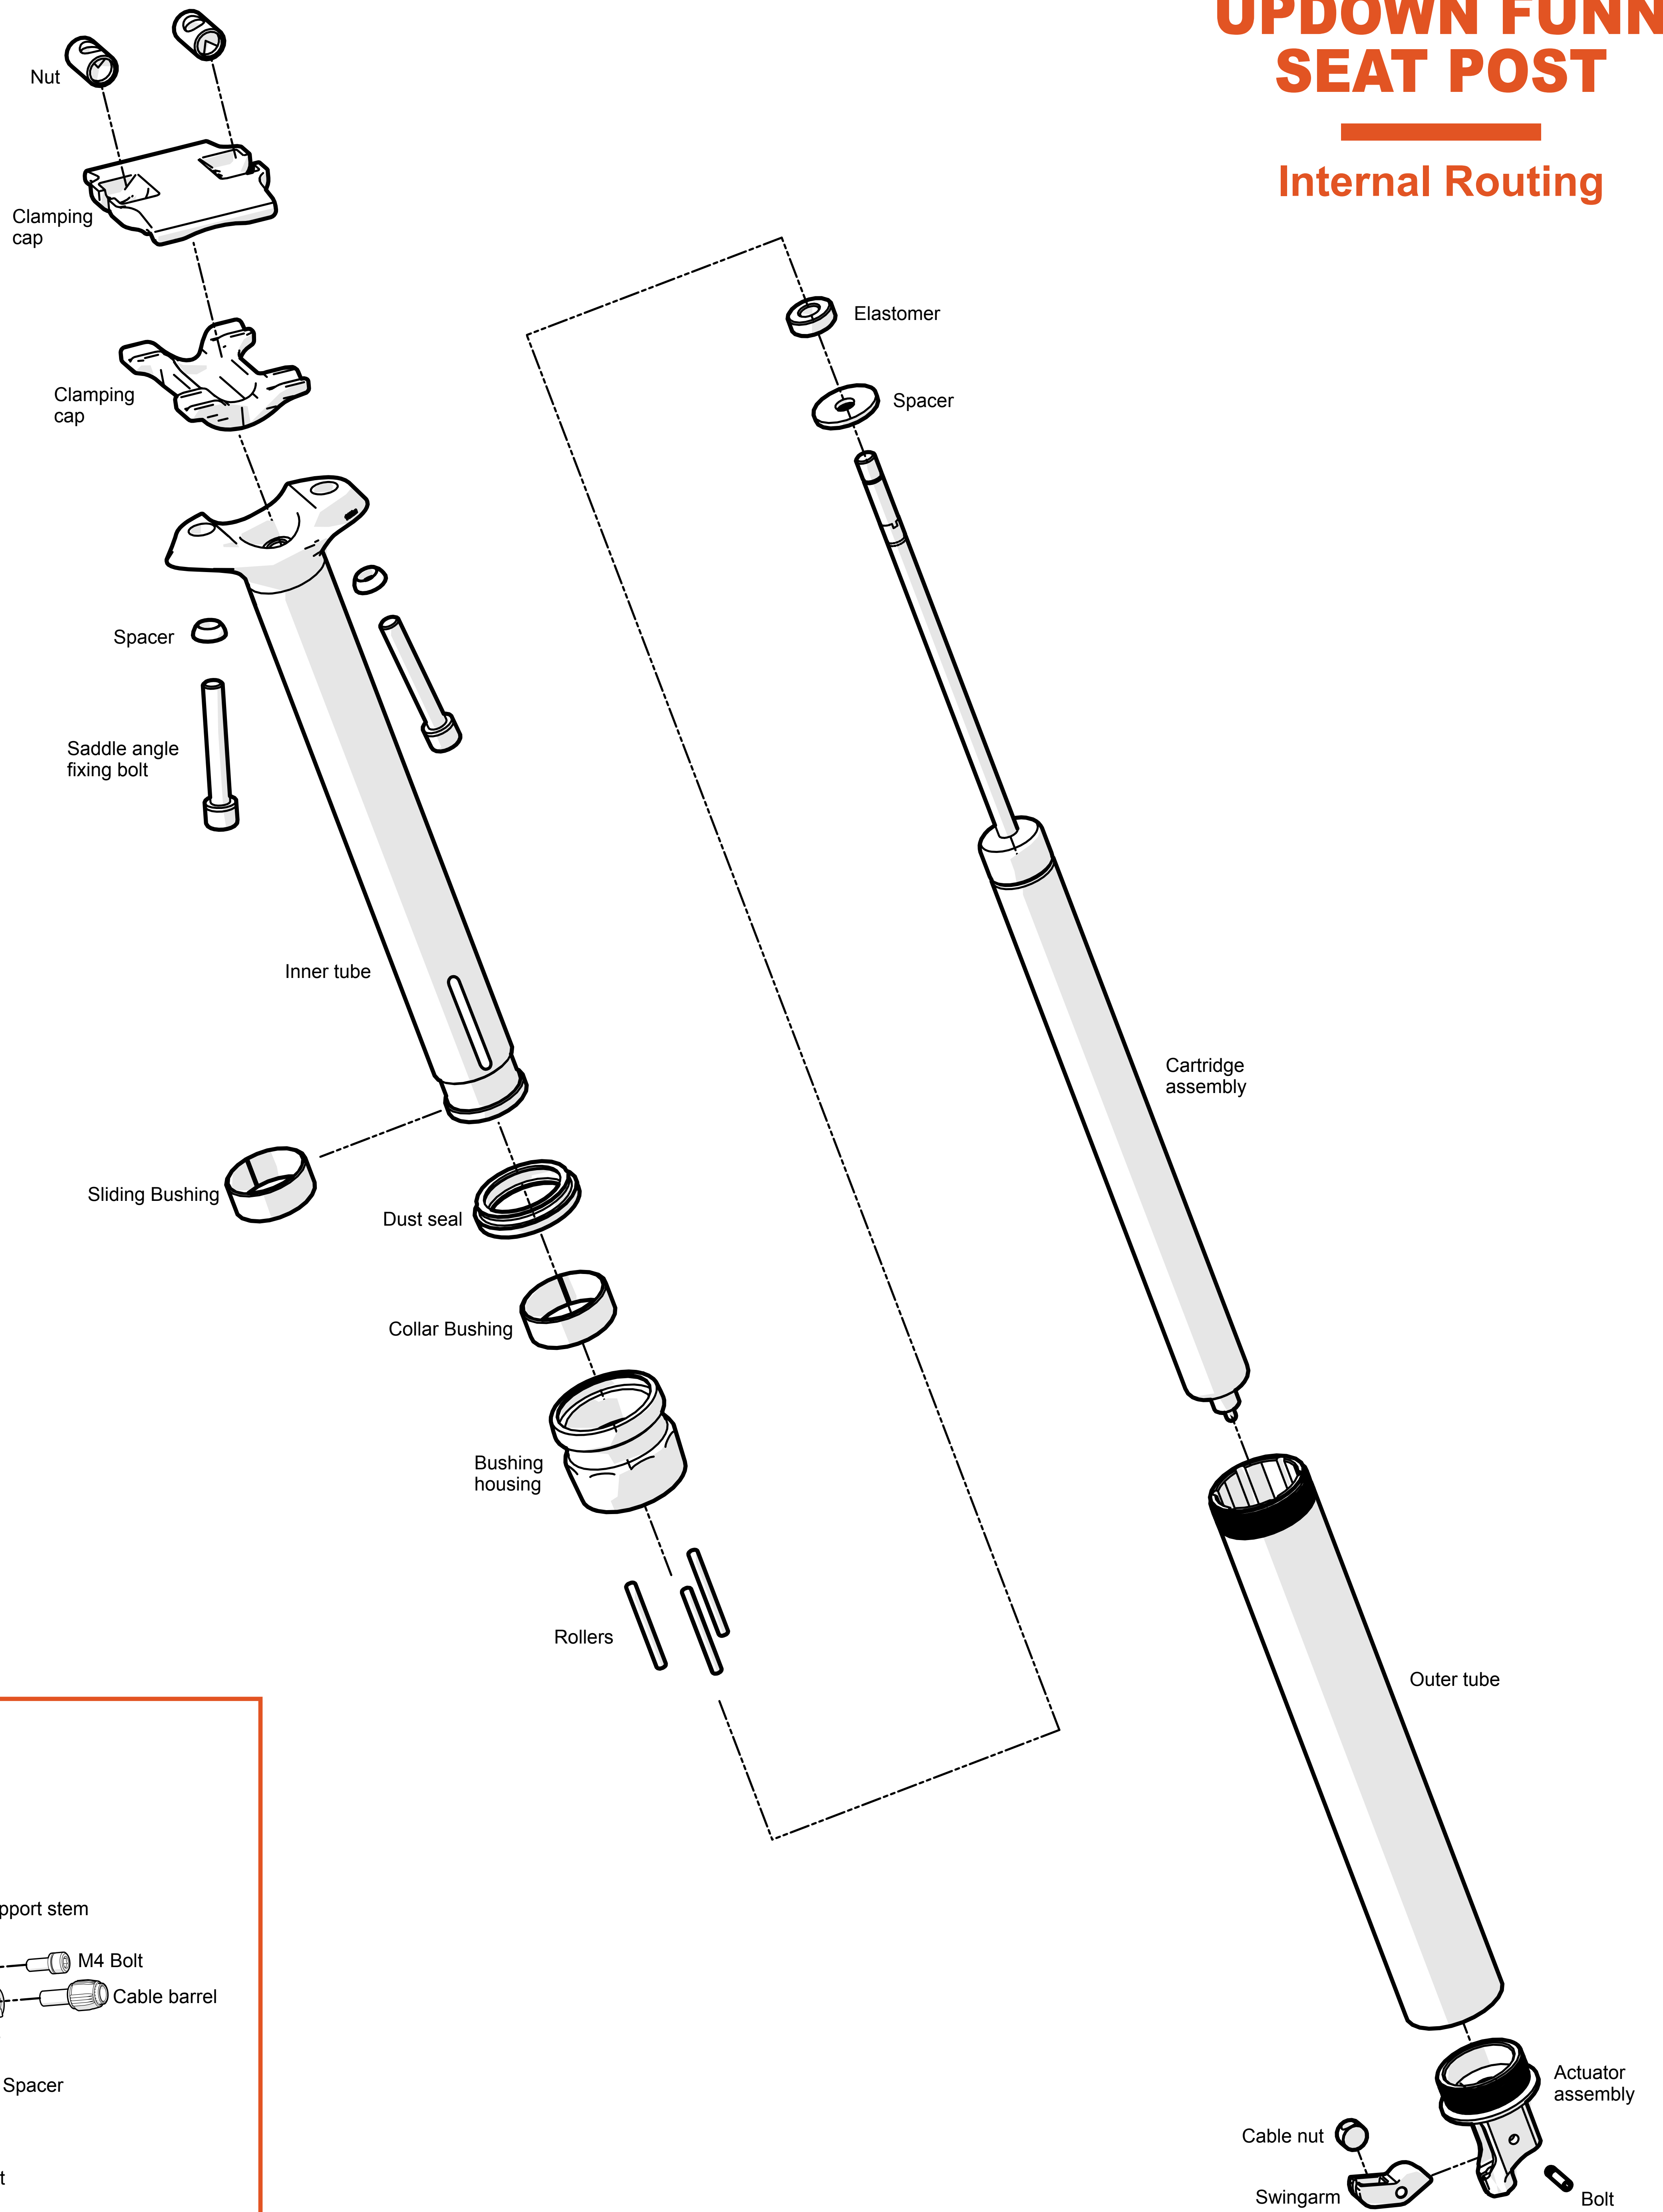

UPDOWN FUNN SEAT POST

Internal Routing

Lever assembly